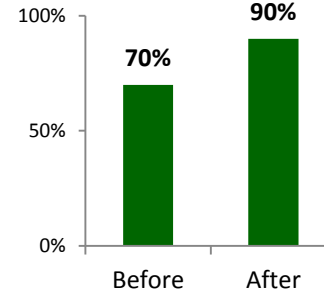

5 Fruits and Vegetables

2 Hours of Screen Time or Less

1 Hour or More of Physical Activity

0 Sugary Drinks

Cottonwood Elementary

Student responses:
Before=54; After=31
Students from two
4th grade & one
3rd/4th grade class